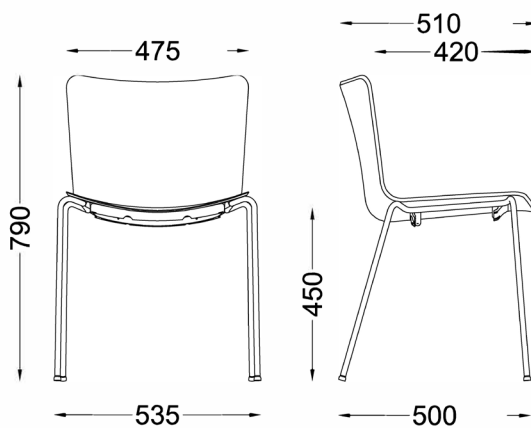

POPPEA

Visitor Chair 4 Leg Frame

Designed by Ximo Roca. Made in Italy

FEATURES

Not a star, but a constellation. POPPEA shines in any setting. Art and function in perfect harmony.

- › Stackable to 6 high
- › Plastic shell available in 7 stocked colours
- › Matching underseat cover to prevent scratching
- › Choice of frame colours
- › Optional seat upholstery panel
- › Complements the POPPEA seating range

DIMENSIONS mm

FRAME COLOURS

- › Chrome
- › Black
- › White (Custom order)

UNDERSEAT COLOURS

- › As per shell colours

STOCKED SHELL COLOURS