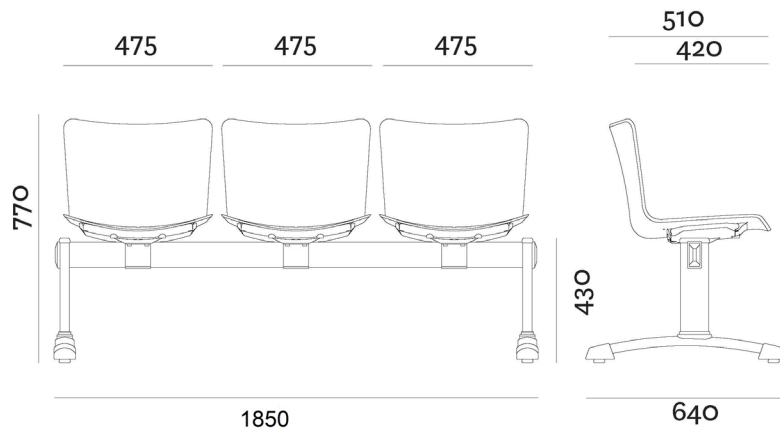

POPPEA BEAM

3 Seat Beam

Designed by Ximo Roca. Made in Italy

FEATURES

Not a star, but a constellation. POPPEA shines in any setting. Art and function in perfect harmony. Part of the POPPEA seating range which includes a standard visitor chair, soft seating, stool and booth.

- › 3, 4 or 5 seat beam
- › Plastic shell available in 7 stocked colours
- › Choice of beam legs
- › Made in Italy

DIMENSIONS mm

FRAME COLOURS

- › Black

LEG OPTIONS

- › Black - Fixed
- › Chrome - Moveable
- › Black - Moveable