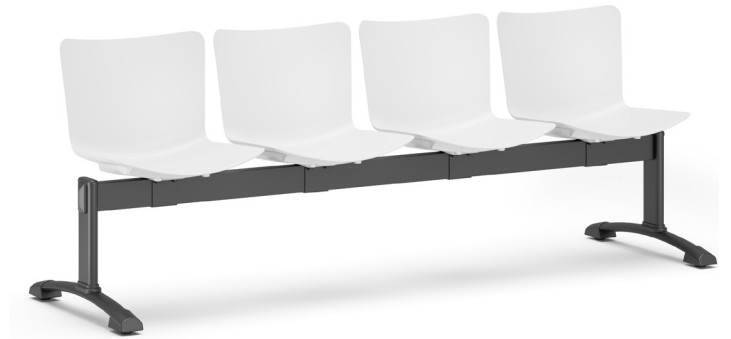

POPPEA BEAM

4 Seat Beam

Designed by Ximo Roca. Made in Italy

FEATURES

Not a star, but a constellation. POPPEA shines in any setting. Art and function in perfect harmony. Part of the POPPEA seating range which includes a standard visitor chair, soft seating, stool and booth.

- › 3, 4 or 5 seat beam
- › Plastic shell available in 7 stocked colours
- › Choice of beam legs
- › Made in Italy

DIMENSIONS mm

FRAME COLOURS

- › Black

LEG OPTIONS

- › Black - Fixed
- › Chrome - Moveable
- › Black - Moveable

SHELL COLOURS