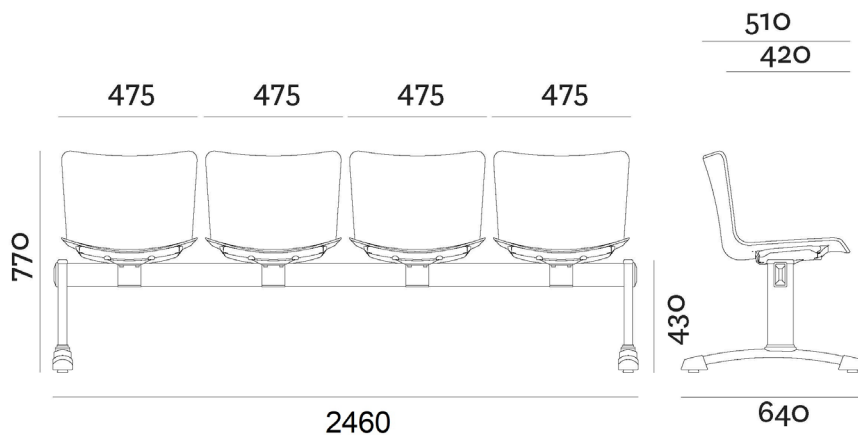

POPPEA BEAM

4 Seat Beam

Designed by Ximo Roca. Made in Italy

FEATURES

Not a star, but a constellation. POPPEA shines in any setting. Art and function in perfect harmony. Part of the POPPEA seating range which includes a standard visitor chair, soft seating, stool and booth.

- › 3, 4 or 5 seat beam
- › Plastic shell available in 7 stocked colours
- › Choice of beam legs
- › Made in Italy

DIMENSIONS mm

FRAME COLOURS

- › Black

LEG OPTIONS

- › Black - Fixed
- › Chrome - Moveable
- › Black - Moveable