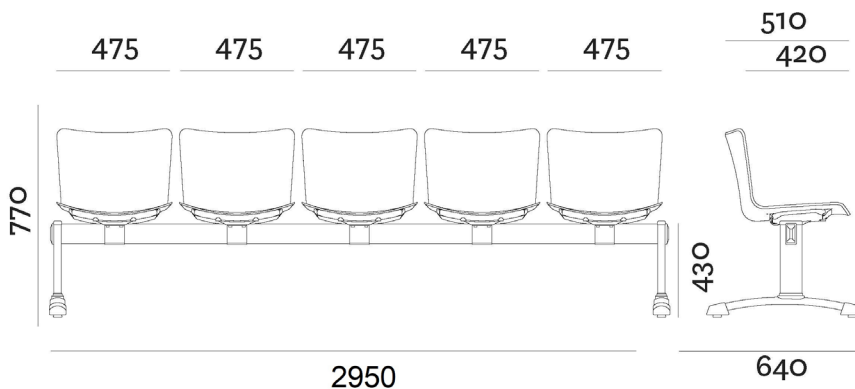

POPPEA BEAM

5 Seat Beam

Designed by Ximo Roca. Made in Italy

FEATURES

Not a star, but a constellation. POPPEA shines in any setting. Art and function in perfect harmony. Part of the POPPEA seating range which includes a standard visitor chair, soft seating, stool and booth.

- › 3, 4 or 5 seat beam
- › Plastic shell available in 7 stocked colours
- › Choice of beam legs
- › Made in Italy

DIMENSIONS mm

FRAME COLOURS

- › Black

LEG OPTIONS

- › Black - Fixed
- › Chrome - Moveable
- › Black - Moveable