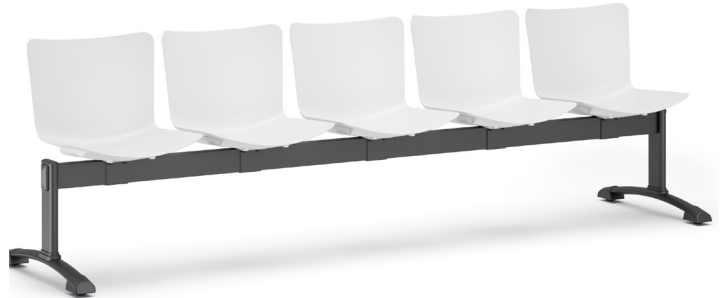

POPPEA BEAM

5 Seat Beam

Designed by Ximo Roca. Made in Italy

FEATURES

Not a star, but a constellation. POPPEA shines in any setting. Art and function in perfect harmony. Part of the POPPEA seating range which includes a standard visitor chair, soft seating, stool and booth.

- › 3, 4 or 5 seat beam
- › Plastic shell available in 7 stocked colours
- › Choice of beam legs
- › Made in Italy

DIMENSIONS mm

FRAME COLOURS

- › Black

LEG OPTIONS

- › Black - Fixed
- › Chrome - Moveable
- › Black - Moveable

SHELL COLOURS