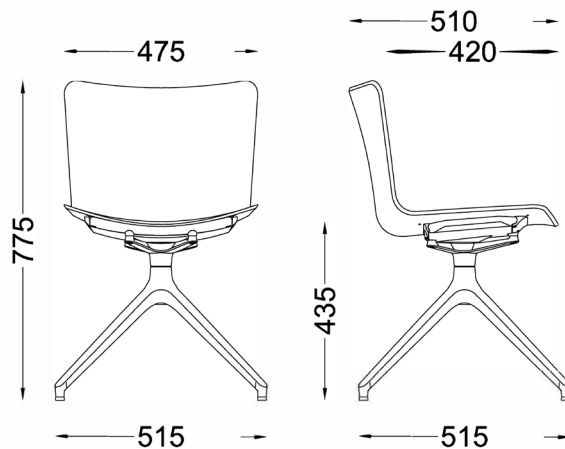

POPPEA

Visitor Chair Swivel Pyramid Frame

Designed by Ximo Roca. Made in Italy

FEATURES

Not a star, but a constellation. POPPEA shines in any setting. Art and function in perfect harmony.

- › Polished aluminium frame
- › Plastic shell available in 7 stocked colours
- › Optional seat upholstery panel
- › Complements the POPPEA seating range

DIMENSIONS mm

FRAME COLOURS

- › Polished Aluminium

STOCKED SHELL COLOURS

Citric

Dark

Moss

Powder