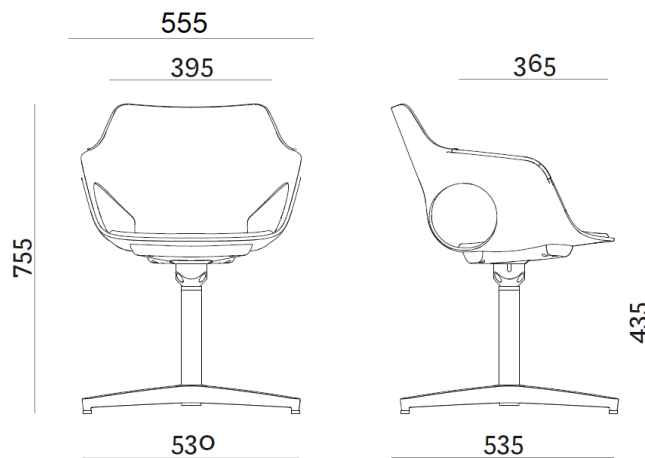

OLÉ WOOD

Visitor Chair Swivel Frame

Designed by Ximo Roca. Made in Italy

FEATURES

Winner of a 'Good Design' award, the OLÉ chair boasts an elegant and sophisticated design with a distinctive silhouette that's destined to be the focal point in any room.

The OLÉ circular profile and side openings are visually striking and create a unique balance of design and functionality. OLÉ is available in a range of contemporary shell colours.

The OLÉ is synonymous with comfort and ideally suited to any office, restaurant, conference, break out or student environment.

- › One piece FSC plywood shell
- › Four star aluminium flat base
- › Grey feet

DIMENSIONS mm

FRAME COLOURS

- › Polished Aluminium

UPHOLSTERY OPTIONS

- › Seat panel

SHELL COLOURS

Natural
Oak
(Stocked)