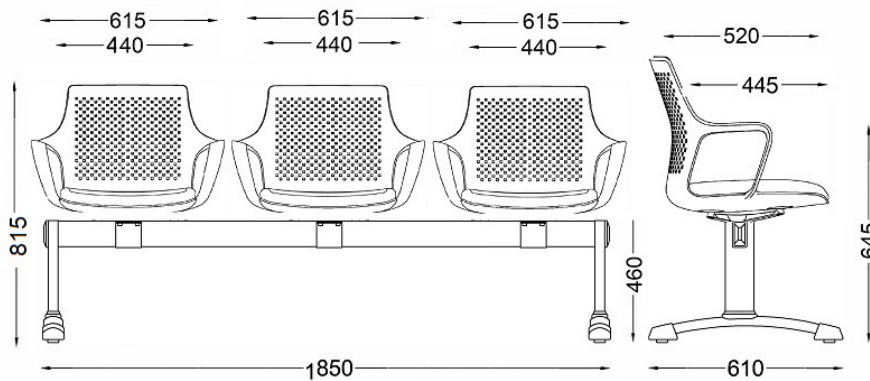

GEMINA

3 Seat Beam

Designed by Scagnellato/Ferrarese. Made in Italy

FEATURES

GEMINA is the crossover of the highest form; the ideal object in both the office and contract environments.

Two different worlds which no longer have precise boundaries. Worlds in which GEMINA is equally at ease.

Now more than ever, designing a space means imagining the relationships between individuals because they are increasingly fluid. In this new way of interacting, GEMINA is the protagonist.

- › Plastic shell with seat upholstery panel
- › 3, 4 or 5 seat beam frame
- › 5 stocked shell colours

DIMENSIONS mm

FRAME COLOUR

- › Black

LEG OPTIONS

- › Black - Fixed
- › Chrome - Moveable
- › Black - Moveable

STOCKED SHELL COLOURS