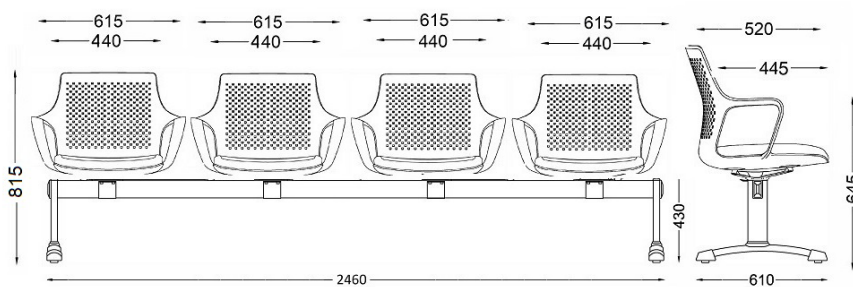

GEMINA

4 Seat Beam

Designed by Scagnellato/Ferrarese. Made in Italy

FEATURES

GEMINA is the crossover of the highest form; the ideal object in both the office and contract environments.

Two different worlds which no longer have precise boundaries. Worlds in which GEMINA is equally at ease.

Now more than ever, designing a space means imagining the relationships between individuals because they are increasingly fluid. In this new way of interacting, GEMINA is the protagonist.

- › Plastic shell with seat upholstery panel
- › 3, 4 or 5 seat beam frame
- › 5 stocked shell colours

DIMENSIONS mm

FRAME COLOUR

- › Black

LEG OPTIONS

- › Black - Fixed
- › Chrome - Moveable
- › Black - Moveable

STOCKED SHELL COLOURS