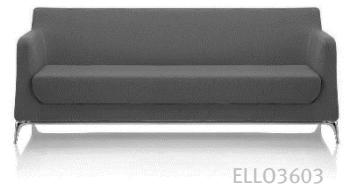

## ELEGANCE

With beautifully curved lines, the ELEGANCE is a stunning representation of its name. Cleverly designed with comfort and style in mind, the ELEGANCE has a luxuriously padded seat offering superb comfort and aesthetic appeal.

Ideally suited to both formal and informal reception, waiting and breakout areas, the ELEGANCE imparts an ambience of warmth, comfort and style.

## features + options

Cast Aluminium Legs

### DIMENSIONS

	Nominal Dimensions:
1 seater	860w x 750d x 780h~
2 seater	1450w x 750d x 780h~
3 seater	1900w x 750d x 780h~