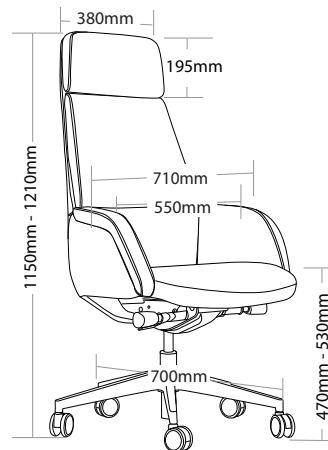

R6 EXECUTIVE SEATING

CAPTAIN

FEATURES

- » Adjustable seat height
- » Adjustable seat and back angle
- » Adjustable weight tension
- » Adjustable seat depth (seat slider)
- » Available in high and low back
- » Synchron mechanism with 3 locking positions
- » 700mm aluminium base
- » Extremely comfortable
- » Available in black leather only
- » Suitable for indoor use only
- » 5 year warranty
- » Weight limit is 130kg

INDOOR USE ONLY

X Do not use as a step ladder

CAPTAIN-H