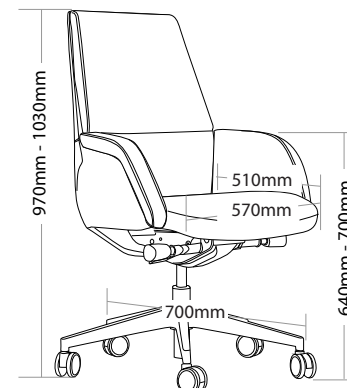

R6 EXECUTIVE SEATING

CAPTAIN

FEATURES

- » Adjustable seat height
- » Adjustable seat and back angle
- » Adjustable weight tension
- » Adjustable seat depth (seat slider)
- » Available in high and low back
- » Synchron mechanism with 3 locking positions
- » 700mm aluminium base
- » Extremely comfortable
- » Available in black leather only
- » Suitable for indoor use only
- » 5 year warranty
- » Weight limit is 130kg

INDOOR USE ONLY

X Do not use as a step ladder

CAPTAIN-L