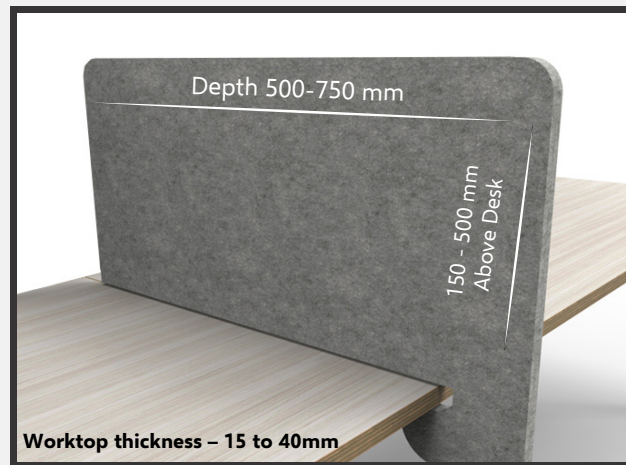

divi

Divi desk dividers are a stunning new take on the traditional privacy screens. These screens simply slide on to the desk, making them perfect for existing office furniture fitouts and retrofitting. Divi dividers are manufactured from an 18mm thick bonded Hush acoustic panel.

Hush is a lightweight and semi-rigid panel with excellent sound absorbing properties. Designed with solid colour throughout, it can be cut to a variety of sizes to suit any screen application.

Custom made for every order, the possibilities are endless. Looking for custom shapes and styles? Please contact us to discuss your requirements.

9 Colour Options

Dark Blue Light Blue Dark Green Light Green Orange Red Charcoal Light Grey Black