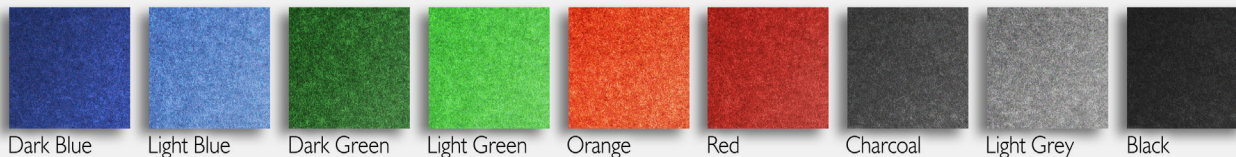

divi

Divi desk dividers are a stunning new take on the traditional privacy screens. These screens simply slide on to the desk, making them perfect for existing office furniture fitouts and retrofitting. Divi dividers are manufactured from an 18mm thick bonded Hush acoustic panel.

Hush is a lightweight and semi-rigid panel with excellent sound absorbing properties. Designed with solid colour throughout, it can be cut to a variety of sizes to suit any screen application.

Custom made for every order, the possibilities are endless. Looking for custom shapes and styles? Please contact us to discuss your requirements.

9 Colour Options

Dark Blue Light Blue Dark Green Light Green Orange Red Charcoal Light Grey Black