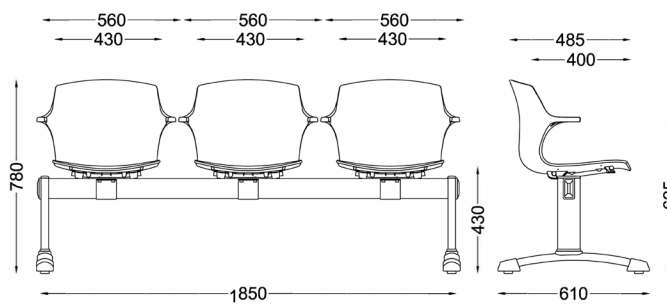

FRILL

3 Seat Beam

Designed by ACT Design. Made in Italy

FEATURES

The FRILL armchair is a small masterpiece of ergonomics. The short armrests are a great comfort for sitting for long periods, or the perfect help for when you need to lean on something when standing up.

FRILL combines an original silhouette with ideal support and comfort for your upper limbs.

FRILL is light, compact and easy to clean, perfect as a visitor or conference chair. FRILL is aimed at satisfying the needs of every office, from the waiting room to meeting rooms to your desk.

- › Plastic shell with optional seat upholstery panel
- › 3, 4 or 5 seat beam
- › Choice of shell colours
- › Choice of leg options

DIMENSIONS mm

FRAME COLOURS

- › Black

LEG OPTIONS

- › Black - Fixed
- › Chrome - Moveable
- › Black - Moveable