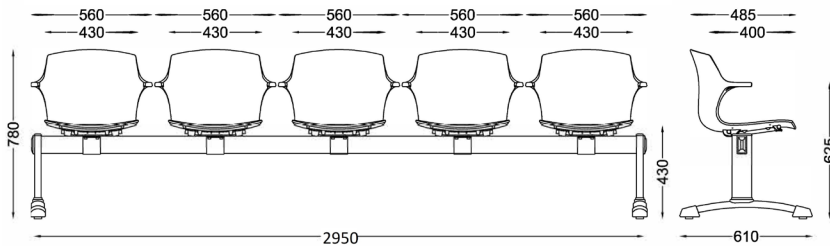

FRILL

5 Seat Beam

Designed by ACT Design. Made in Italy

FEATURES

The FRILL armchair is a small masterpiece of ergonomics. The short armrests are a great comfort for sitting for long periods, or the perfect help for when you need to lean on something when standing up.

FRILL combines an original silhouette with ideal support and comfort for your upper limbs.

FRILL is light, compact and easy to clean, perfect as a visitor or conference chair. FRILL is aimed at satisfying the needs of every office, from the waiting room to meeting rooms to your desk.

- › Plastic shell with optional seat upholstery panel
- › 3, 4 or 5 seat beam
- › Choice of shell colours
- › Choice of leg options

DIMENSIONS mm

LEG OPTIONS

- › Black - Fixed
- › Chrome - Moveable
- › Black - Moveable