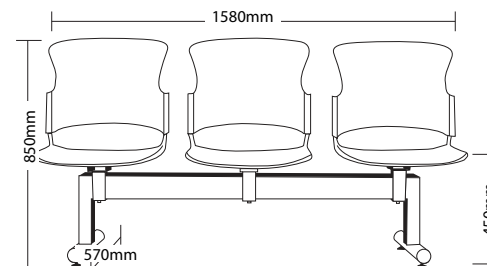

R6 FOCUS BEAM

BEAM SEATING

COLOUR

FEATURES

- » Optional 2 or 3 seater
- » Suitable for indoor use only
- » Fully welded black metal frame
- » Twin seat support bars
- » Adjustable feet
- » 4 Year warranty
- » Available in black only
- » Weight limit for 2 seater is 200kg
- » Weight limit for 3 seater is 300kg

FOCUS BEAM

SIZE

WEIGHT LIMIT
200
Kilogram

F-BEAM 2

F-BEAM 2

F-BEAM 3

WEIGHT LIMIT
300
Kilogram

F-BEAM 3