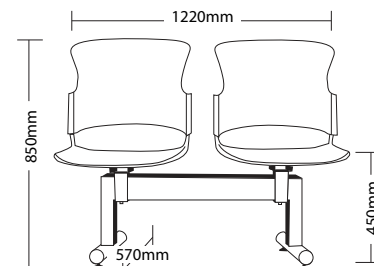

R6 FOCUS BEAM

BEAM SEATING

COLOUR

FEATURES

- » Optional 2 or 3 seater
- » Suitable for indoor use only
- » Fully welded black metal frame
- » Twin seat support bars
- » Adjustable feet
- » 4 Year warranty
- » Available in black only
- » Weight limit for 2 seater is 200kg
- » Weight limit for 3 seater is 300kg

FOCUS BEAM

SIZE

WEIGHT LIMIT
200
Kilogram

F-BEAM 2

F-BEAM 2

F-BEAM 3

WEIGHT LIMIT
300
Kilogram

F-BEAM 3