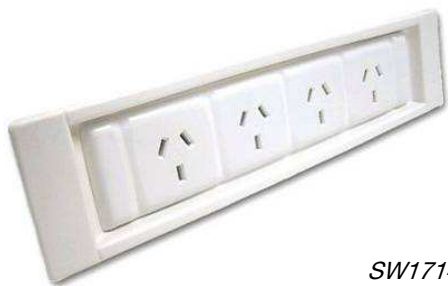

SW17 - QUAD GPO

For thick & thin panel mounting

SW1714

SOME OF THE FEATURES INCLUDE:

- SW1704 Standard module will snap directly into panel cut-out **up to** 2mm thick
- SW1714 Standard module will snap into panel **greater than** 2mm thick & up to 9mm
- Standard GPO colours are Black, White, Silver and Red (others by request)
- 4 x double pole auto switched socket outlet
- Compliant with AS/NZS61535. 1:2003

CUT OUT SIZES:

- SW1704 - 230.5mm x 41.5mm
- SW1714 - 290.0mm x 55.5mm

ORDERING INFORMATION	
PART NO.	DESCRIPTION
SW1704**	Quad auto switched power module
SW1714**	Quad auto switched power module mounted in thick panel bracket
FM4#	Thick panel bracket for SW1704 power module 2 – 9mm
FM4A#	Thick panel bracket for SW1704 power module 2-12mm

Notes:

- Standard colours are Black, White, Silver and Red (others by request)
- **Denotes socket colour: BK (black), WT (white), SL (silver), RD (red)
- #Denotes bracket colour: BK (black), WT (white), SL (silver)