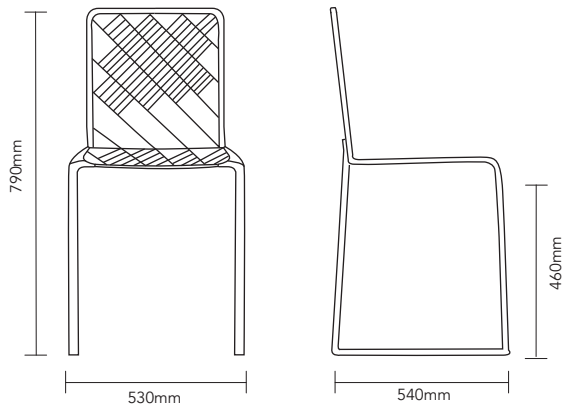

Hokkaido

DIMENSIONS

SHELL & FRAME FINISHES

Black

White

DETAILS

SHELL & FRAME

Zinc Plated

ORIGIN

China

USE

Indoor / Semi Outdoor

DESCRIPTION

The Hokkaido chair is contemporary in design. This sturdy product features reinforced welds and screw in foot caps. This chair is recommended for both indoor and semi outdoor use with an optional outdoor seat pad.