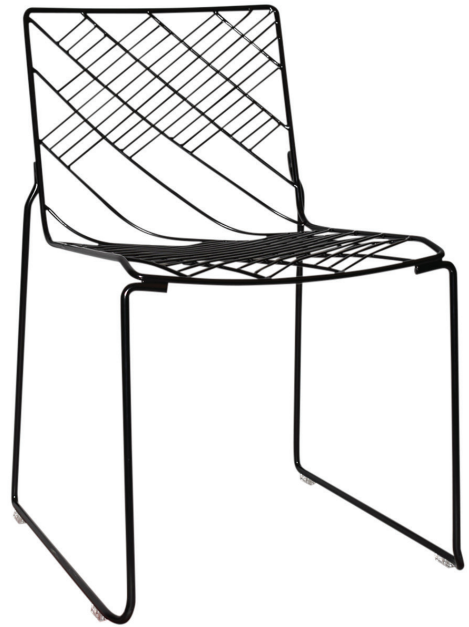

Hokkaido

DIMENSIONS

SHELL & FRAME FINISHES

Black

White

DETAILS

SHELL & FRAME

Zinc Plated

ORIGIN

China

USE

Indoor / Semi Outdoor

DESCRIPTION

The Hokkaido chair is contemporary in design. This sturdy product features reinforced welds and screw in foot caps. This chair is recommended for both indoor and semi outdoor use with an optional outdoor seat pad.