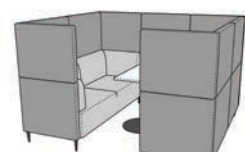

## Feature Highlights

- Comfortable internal cushion
- Lounges available in 1 seater, 2 seater and 2.5 seaters
- 4 Seater Booth; 2.5 seater lounges combined with a Silhouette table base and worktop
- Add GPO to front panel of the lounge
- Two-tone fabric option; select from house fabric range or BYO fabric to match any colour scheme
- 150mm high foot

## Harper

Code	Description	External (mm)			Seat (mm)		Meterage
		Height	Width	Depth	Height	Depth	
HARP1STB	Harper 1 Seater Lounge	1400	1050	750	450	500	7.5
HARP2STB	Harper 2 Seater Lounge	1400	1650	750	450	500	9
HARP2.5STB	Harper 2.5 Seater Lounge	1400	1950	750	450	500	11
HARPBOOTH	Harper 4 Seater Booth; 2 x 2.5 Seater Lounges, 500mmDIA Silhouette Table Base with 1200w x 500d Worktop	1400	1950	2200	450	500	24

PROUDLY AUSTRALIAN MADE

2 Seater Lounge

2.5 Seater Lounge

4 Seater Booth

4 Seater Booth Top View

### Harper Range

Fabric A Fabric B

Harper 1 Seater Tall Back  
HARP1STB

Harper 2 Seater Tall Back  
HARP2STB

Harper 2.5 Seater Tall Back  
HARP2.5STB

Harper 4 Seater Booth  
HARPBOOTH

Note: Custom two-tone upholstery orders (outside the standard two-tone specifications) may incur an additional charge.