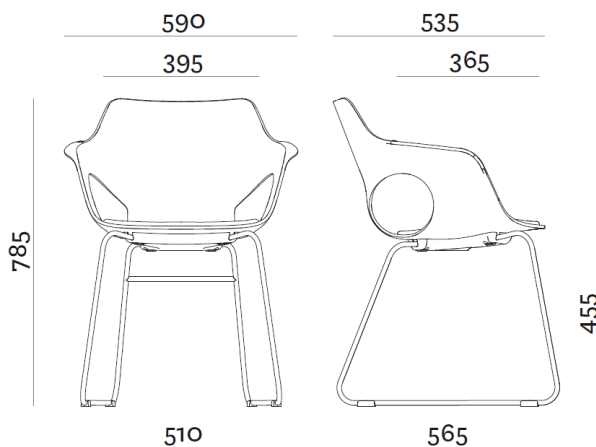

The OLÉ circular profile and side openings are visually striking and create a unique balance of design and functionality. OLÉ sled frame is stackable and available in a range of vibrant and contemporary shell colours.

The OLÉ is synonymous with comfort and ideally suited to any office, restaurant, conference, break out or student environment.

- › Polypropylene one piece injection-moulded shell
- › Sled steel rod frame*
- › Stackable 4-6 high
- › Neutral anti-rotation glides
- › Underseat cover to prevent scratching

* Sled frame not as shown

DIMENSIONS mm

FRAME COLOURS

- › Chrome
- › Road (Custom order)
- › White (Custom order)

UPHOLSTERY OPTIONS

- › Seat panel

STOCKED UNDERSEAT COVER

- › Road