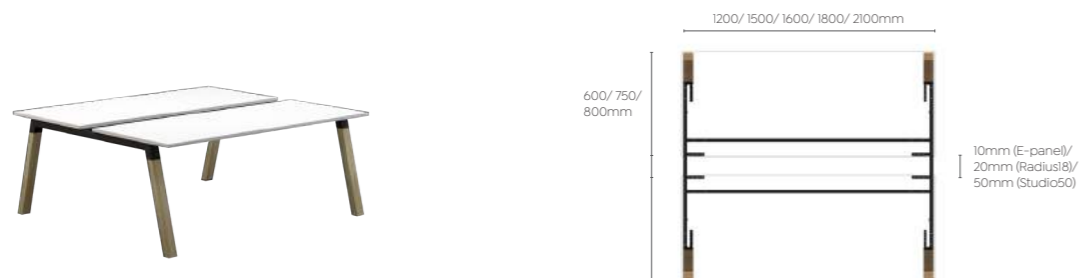

Plantation

Product Specifications

Frames

Legs constructed with black powder coat top housing and natural finish solid oak.

Single desks & DSD configurations

Black powdercoat rails and connectors

Worktop height 720 mm

25mm Adjustable Foot

Worktops

Melamine - 25 mm E1 grade substrate finished in studio white or new oak with matching 2 mm PVC edge

Screens

Radius18 Screens (standard height 400mm above worktop)

Studio50 Screens (standard height 500mm above worktop)

E-Panel Screens (standard height 300mm above worktop)

Plantation Single Desks (Typical Frame Dimensions)

Plantation Desk & Return (Typical Frame Dimensions)

Plantation Double Sided Desks (Typical Frame Dimensions)