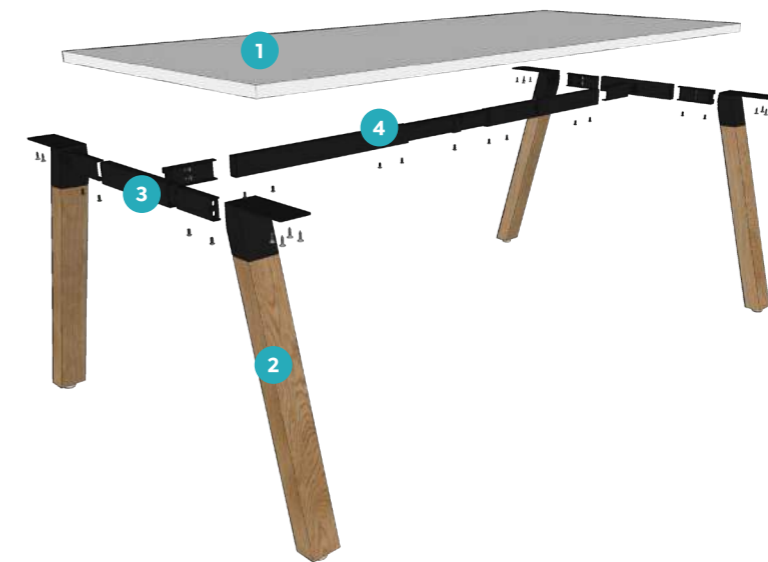

Radius18 Screens

Standard height 400 mm above desk (can be changed on request)

18 mm nominal thickness

Black Clamp Brackets

Studio50 Screens

Standard height 500 mm above desk (can be changed on request)

50 mm thickness

Hidden Brackets

1. 1 x AXD189_W 1800 x 900 white worktop
2. 4 x MTTLEG695_OAK 695 mm solid oak leg
3. 1 x PLEL9_B 900 mm spreader bar ; packed in pairs
4. 1 x AXEXTRAIL169_B Adjustable rail to suit 1800 - 2400
5. 2 x AXKDBRAC_B Angle brackets for worktop - packed in pairs

Plantation Desking
Workspaces - Desks

Timber sourced from a FSC Certified Forest

Product	Description	Worktop	Code
 OG_PLSD1875_W	Plantation Desk Straight Splay with Full Frame	1200 x 750	OG_PLSD1275_#
		1500 x 750	OG_PLSD1575_#
		1500 x 800	OG_PLSD158_#
		1600 x 750	OG_PLSD1675_#
		1600 x 800	OG_PLSD168_#
		1800 x 750	OG_PLSD1875_#
		1800 x 800	OG_PLSD188_#
		1800 x 900	OG_PLSD189_#
 OG_PLSDM1575_W_C	Plantation Desk w/ Modesty Straight Splay with Full Frame Includes 1190mm E- panel modesty	1500 x 750	OG_PLSDM1575_#_##
		1500 x 800	OG_PLSDM158_#_##
		1600 x 750	OG_PLSDM1675_#_##
 OG_PLSDM1875_W_C	Plantation Desk w/ Modesty Straight Splay with Full Frame Includes 1490mm E- panel modesty	1600 x 800	OG_PLSDM168_#_##
		1800 x 750	OG_PLSDM1875_#_##
		1800 x 800	OG_PLSDM188_#_##
		1800 x 900	OG_PLSDM189_#_##