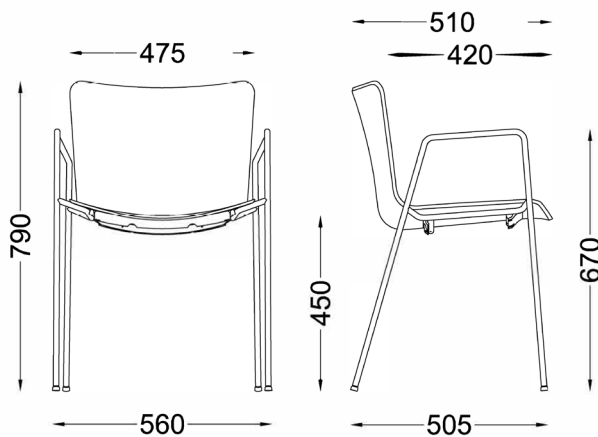

POPPEA

Visitor Chair 4 Leg Loop Arm Frame

Designed by Ximo Roca. Made in Italy

FEATURES

Not a star, but a constellation. POPPEA shines in any setting. Art and function in perfect harmony.

- › Stackable to 6 high
- › Plastic shell in 7 stocked colours
- › Matching underseat cover to prevent scratching
- › Choice of frame colours
- › Complements the POPPEA seating range

DIMENSIONS mm

FRAME COLOURS

- › Chrome
- › Black
- › White (Custom order)

UNDERSEAT COLOURS

- › As per shell colours

STOCKED SHELL COLOURS

Citric

Dark