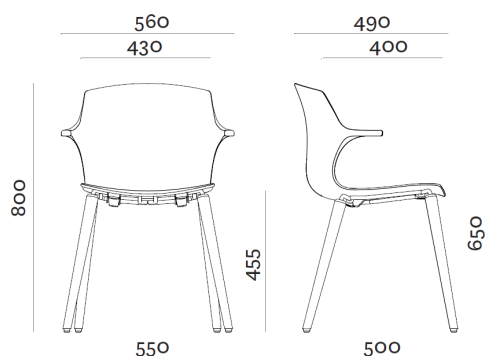

FRILL

Visitor Chair 4 Leg Timber Frame

Designed by ACT Design. Made in Italy

FEATURES

The FRILL armchair is a small masterpiece of ergonomics. The short armrests are a great comfort for sitting for long periods, or the perfect help for when you need to lean on something when standing up.

FRILL combines an original silhouette with ideal support and comfort for your upper limbs.

FRILL is light, compact and easy to clean, perfect as a visitor or conference chair. FRILL is aimed at satisfying the needs of every office, from the waiting room to meeting rooms to your desk.

- › Plastic shell with optional seat upholstery panel
- › Beech timber legs
- › Underseat cover to prevent scratching
- › Choice of shell colours

DIMENSIONS mm

FRAME COLOURS

- › Beech

UNDERSEAT COLOURS

- › Road (stock)

SHELL COLOURS

Citric

Grey Blue

Icesurf

Road
(Stock)

Sandy

Snowball
(Stock)

Sunsplash