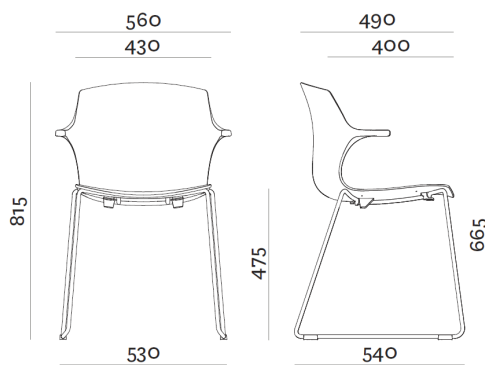

### FEATURES

The FRILL armchair is a small masterpiece of ergonomics. The short armrests are a great comfort for sitting for long periods, or the perfect help for when you need to lean on something when standing up.

FRILL combines an original silhouette with ideal support and comfort for your upper limbs.

FRILL is light, compact and easy to clean, perfect as a visitor or conference chair. FRILL is aimed at satisfying the needs of every office, from the waiting room to meeting rooms to your desk.

- › Stackable to 6 high
- › Plastic shell with optional seat upholstery panel
- › Underseat cover to prevent scratching
- › Choice of shell colours

### DIMENSIONS mm