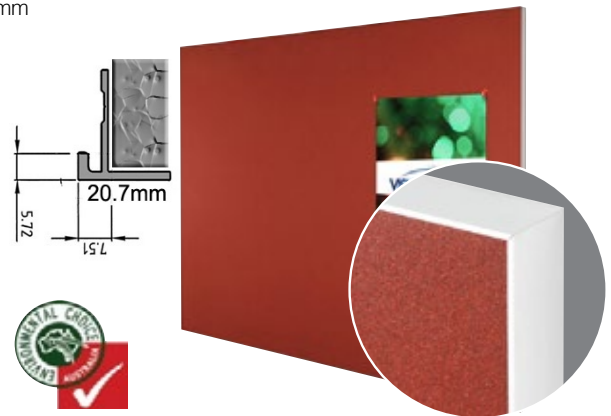

Designer Range - EDGE LX7000 Architectural Pinnable Surface

A complimentary range of Architectural Pinboards to go with our Architectural Whiteboards see page 8

- 15 Krommenie colours available
- LX7000 frame has a depth from wall of 20.7mm

Code	Description	Size (mm)	Price Ex gst
LX7-9060-K	EDGE LX7000 Pinboards Architectural	900 x 600	$213.00
LX7-9090-K	EDGE LX7000 Pinboards Architectural	900 x 900	$281.00
LX7-1290-K	EDGE LX7000 Pinboards Architectural	1200 x 900	$368.00
LX7-1212-K	EDGE LX7000 Pinboards Architectural	1200 x 1200	$434.00
LX7-1590-K	EDGE LX7000 Pinboards Architectural	1500 x 900	$503.00
LX7-1512-K	EDGE LX7000 Pinboards Architectural	1500 x 1200	$548.00
LX7-1890-K	EDGE LX7000 Pinboards Architectural	1800 x 900	$588.00
LX7-1812-K	EDGE LX7000 Pinboards Architectural	1800 x 1200	$647.00
LX7-2012-K	EDGE LX7000 Pinboards Architectural	2000 x 1200	$705.00
LX7-2112-K	EDGE LX7000 Pinboards Architectural	2100 x 1200	$765.00
LX7-2412-K	EDGE LX7000 Pinboards Architectural	2400 x 1200	$825.00
LX7-3012-K	EDGE LX7000 Pinboards Architectural	3000 x 1200	$960.00

Krommenie Colour Chart

Standard Aluminium frame - Krommenie Pinboards

Krommenie pinboards with aluminium frame

Rounded corners & concealed fittings

Self healing pin holes

Krommenie is GECA certified

10 Standard Sizes

15 Krommenie colours available