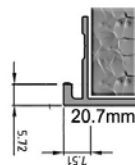

LX7000 'Edge' Architectural 'Echopanel' Fabric Pinnable Surface

Echo Panel is a perfect environmentally friendly product for use in Pin Boards, Pinnable walls, Acoustic panels, Screens and Workstations

Manufactured from PET using 60% post consumer waste & is 100% recyclable.

Certified by Good Environmental Choice Australia, EchoPanel® can also secure maximum credits as an 'Eco Preferred Content' material under the Green Star rating tool administered by the Green Building Council of Australia

Combined with Visionchart EDGE LX7000 ultra slim frame you have all the benefits of sleek modern frame design, totally hidden wall fixture, ability to co-ordinate with whiteboards, glassboards or any other communication board.

Code	Description	Size (mm)	Price Ex gst
LX7-9060-E	LX7000 EDGE ECHOPANEL Fabric Pinboard	900 x 600	$255.00
LX7-1290-E	LX7000 EDGE ECHOPANEL Fabric Pinboard	1200 x 900	$450.00
LX7-1212-E	LX7000 EDGE ECHOPANEL Fabric Pinboard	1200 x 1200	$494.00
LX7-1590-E	LX7000 EDGE ECHOPANEL Fabric Pinboard	1500 x 900	$528.00
LX7-1512-E	LX7000 EDGE ECHOPANEL Fabric Pinboard	1500 x 1200	$610.00
LX7-1890-E	LX7000 EDGE ECHOPANEL Fabric Pinboard	1800 x 900	$661.00
LX7-1812-E	LX7000 EDGE ECHOPANEL Fabric Pinboard	1800 x 1200	$729.00
LX7-2012-E	LX7000 EDGE ECHOPANEL Fabric Pinboard	2000 x 1200	$798.00
LX7-2112-E	LX7000 EDGE ECHOPANEL Fabric Pinboard	2100 x 1200	$832.00
LX7-2412-E	LX7000 EDGE ECHOPANEL Fabric Pinboard	2390 x 1200	$867.00