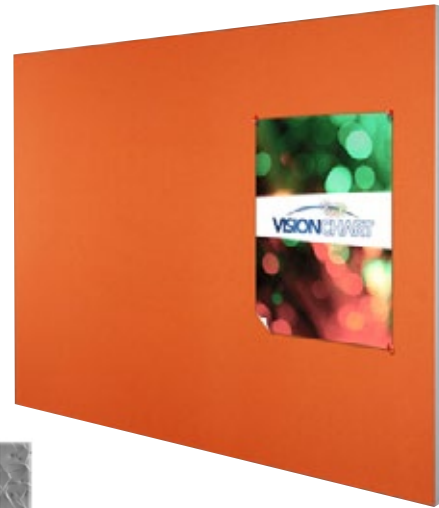

LX6000 'Edge' Architectural Framed Fabric Pinnable Surface

Visionchart EDGE LX6000 slim frame, fabric pinboard, we recommend pin board material with a strong weave like those used in workstation screens

Standard prices are for:

Suzette - Laine Furnishings Add Code S

AUTEX - smooth velour fabric Add Code A

RIM Trilogy - Add Code R

Code	Description	Size (mm)	Price Ex gst
LX6-9060-S	Edge LX7000 Fabric Pinboards	900 x 600	\$188.00
LX6-9090-S	Edge LX7000 Fabric Pinboards	900 x 900	\$239.00
LX6-1290-S	Edge LX7000 Fabric Pinboards	1200 x 900	\$306.00
LX6-1212-S	Edge LX7000 Fabric Pinboards	1200 x 1200	\$375.00
LX6-1590-S	Edge LX7000 Fabric Pinboards	1500 x 900	\$390.00
LX6-1512-S	Edge LX7000 Fabric Pinboards	1500 x 1200	\$460.00
LX6-1890-S	Edge LX7000 Fabric Pinboards	1800 x 900	\$443.00
LX6-1812-S	Edge LX7000 Fabric Pinboards	1800 x 1200	\$494.00
LX6-2012-S	Edge LX7000 Fabric Pinboards	2000 x 1200	\$528.00
LX6-2112-S	Edge LX7000 Fabric Pinboards	2100 x 1200	\$561.00
LX6-2412-S	Edge LX7000 Fabric Pinboards	2400 x 1200	\$629.00
LX6-3012-S	Edge LX7000 Fabric Pinboards	3000 x 1200	\$716.00