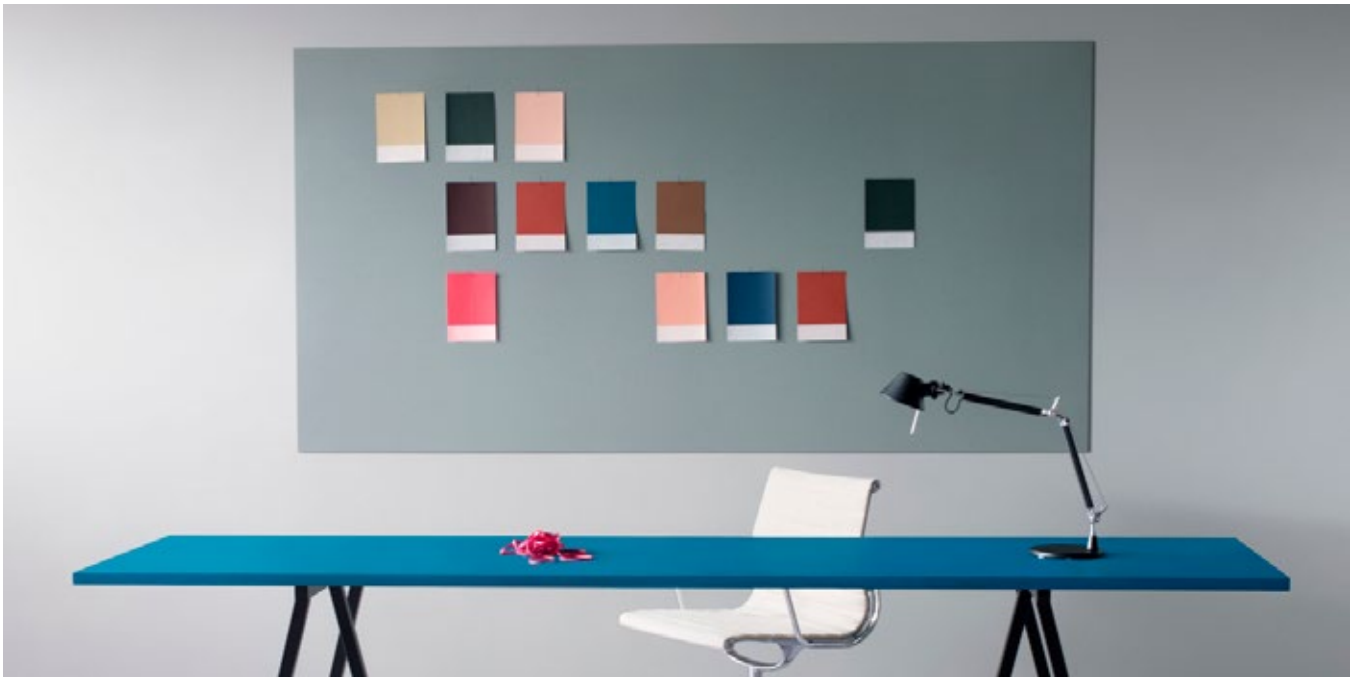

Designer Range - EDGE LX7000 Architectural Pinnable Surface

A complimentary range of Architectural Pinboards to go with our Architectural Whiteboards see page 8

- 15 Krommenie colours available
- LX7000 frame has a depth from wall of 20.7mm