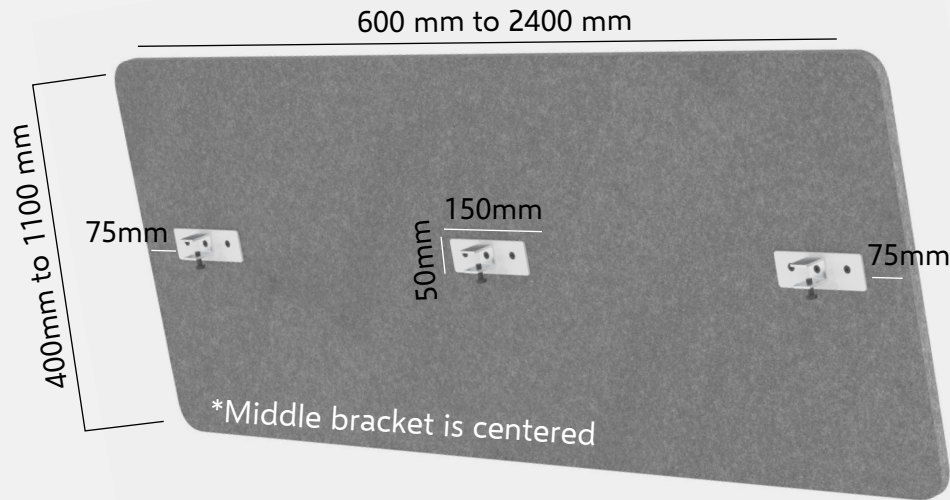

privi

DESK HUNG SCREEN

Privi is custom formed for every order from Hush 18mm acoustic panels. Its four flowing radial corners and clean lines form a distinctive physical barrier. With its unique proprietary integrated bracketing, Privi is in a league of its own by not having any visible brackets on the exterior side of the panel.

Privi is the perfect partner for height adjustable desks. Strong, rigid and sturdy yet lightweight thereby reducing the weight load on the motors.

Designed to suit 25mm worktops, Privi is discreetly mounted to the side of desk, hanging above and below. Privi provides multiple benefits such as creating a personal workspace combined with below desk modesty, acoustic noise reduction and a modern clean designer look. Privi is available in nine colours, with the solid colour throughout, flame retardant and contains a minimum of 60% post-consumer recycled material (PET).