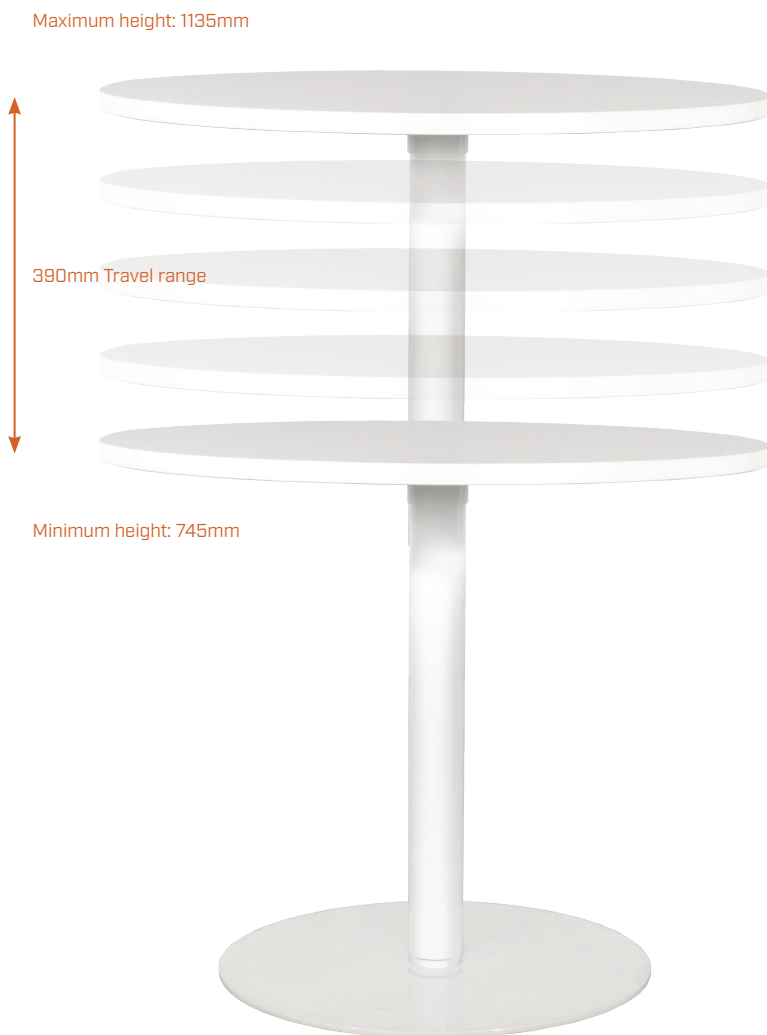

GAS LIFT TABLE

FEATURES

SPECIFICATIONS

Gas height adjustable.

*The warranty does not cover damage caused by misuse or negligence of the product.