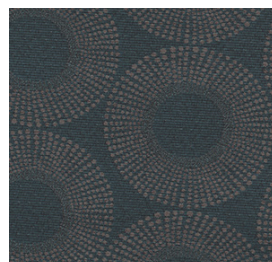

ZIRCON CONNECTED
WATERPROOF UPHOLSTERY

Zircon Connected has a circular pattern and features a waterproof backing.

- Name:** Zircon Connected
- Usage:** Waterproof Upholstery, bedhead, accessories
- Roll Width:** 137cm approx.
- Printable Width:** 137cm approx.
- Pattern Repeat:** v - 25cm, h - 14.5cm approx.
- Railroaded:** n/a
- Composition:** 100% polyester with waterproof backing
- Flammability:** AS/NZS 1530 pt 3
- Abrasion:** TBA
- Finishes:** Soil Release, Antibacterial & Antimicrobial
- Colours Available:** 7
- Weight:** n/a
- Installation:** n/a
- Cleaning:** Mat 11 - Textile Upholstery
materialised.com/resources/cleaning-and-care

Find more info on this product here: materialised.com/product/zircon-connected

Char

Copper

Gold

Ink

Olive

Tempest

Turquoise