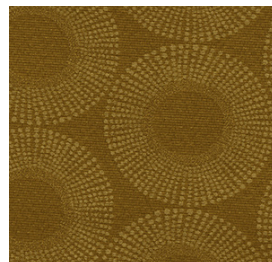

ZIRCON CONNECTED
WATERPROOF UPHOLSTERY

Zircon Connected has a circular pattern and features a waterproof backing.

- Name:** Zircon Connected
- Usage:** Waterproof Upholstery, bedhead, accessories
- Roll Width:** 137cm approx.
- Printable Width:** 137cm approx.
- Pattern Repeat:** v - 25cm, h - 14.5cm approx.
- Railroaded:** n/a
- Composition:** 100% polyester with waterproof backing
- Flammability:** AS/NZS 1530 pt 3
- Abrasion:** TBA
- Finishes:** Soil Release, Antibacterial & Antimicrobial
- Colours Available:** 7
- Weight:** n/a
- Installation:** n/a
- Cleaning:** Mat 11 - Textile Upholstery
materialised.com/resources/cleaning-and-care

Find more info on this product here: materialised.com/product/zircon-connected

Char

Copper

Gold

Ink

Olive

Tempest

Turquoise