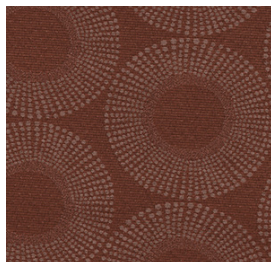

ZIRCON CONNECTED
WATERPROOF UPHOLSTERY

Zircon Connected has a circular pattern and features a waterproof backing.

- Name:** Zircon Connected
- Usage:** Waterproof Upholstery, bedhead, accessories
- Roll Width:** 137cm approx.
- Printable Width:** 137cm approx.
- Pattern Repeat:** v - 25cm, h - 14.5cm approx.
- Railroaded:** n/a
- Composition:** 100% polyester with waterproof backing
- Flammability:** AS/NZS 1530 pt 3
- Abrasion:** TBA
- Finishes:** Soil Release, Antibacterial & Antimicrobial
- Colours Available:** 7
- Weight:** n/a
- Installation:** n/a
- Cleaning:** Mat 11 - Textile Upholstery
materialised.com/resources/cleaning-and-care

Find more info on this product here: materialised.com/product/zircon-connected

Char

Copper

Gold

Ink

Olive

Tempest

Turquoise