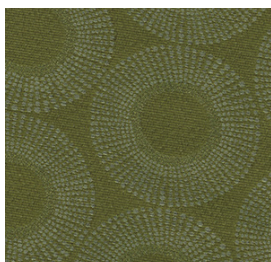

ZIRCON CONNECTED
WATERPROOF UPHOLSTERY

Zircon Connected has a circular pattern and features a waterproof backing.

- Name:** Zircon Connected
- Usage:** Waterproof Upholstery, bedhead, accessories
- Roll Width:** 137cm approx.
- Printable Width:** 137cm approx.
- Pattern Repeat:** v - 25cm, h - 14.5cm approx.
- Railroaded:** n/a
- Composition:** 100% polyester with waterproof backing
- Flammability:** AS/NZS 1530 pt 3
- Abrasion:** TBA
- Finishes:** Soil Release, Antibacterial & Antimicrobial
- Colours Available:** 7
- Weight:** n/a
- Installation:** n/a
- Cleaning:** Mat 11 - Textile Upholstery
materialised.com/resources/cleaning-and-care

Find more info on this product here: materialised.com/product/zircon-connected

Char

Copper

Gold

Ink

Olive

Tempest

Turquoise