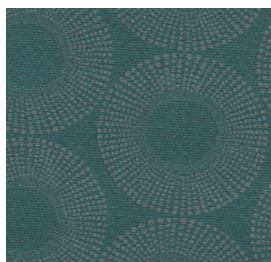

ZIRCON CONNECTED
WATERPROOF UPHOLSTERY

Zircon Connected has a circular pattern and features a waterproof backing.

- Name:** Zircon Connected
- Usage:** Waterproof Upholstery, bedhead, accessories
- Roll Width:** 137cm approx.
- Printable Width:** 137cm approx.
- Pattern Repeat:** v - 25cm, h - 14.5cm approx.
- Railroaded:** n/a
- Composition:** 100% polyester with waterproof backing
- Flammability:** AS/NZS 1530 pt 3
- Abrasion:** TBA
- Finishes:** Soil Release, Antibacterial & Antimicrobial
- Colours Available:** 7
- Weight:** n/a
- Installation:** n/a
- Cleaning:** Mat 11 - Textile Upholstery
materialised.com/resources/cleaning-and-care

Find more info on this product here: materialised.com/product/zircon-connected

Char

Copper

Gold

Ink

Olive

Tempest

Turquoise