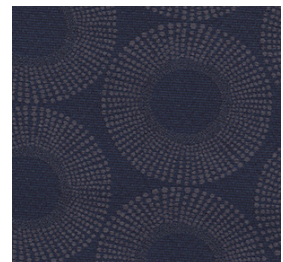

ZIRCON CONNECTED
WATERPROOF UPHOLSTERY

Zircon Connected has a circular pattern and features a waterproof backing.

- Name:** Zircon Connected
- Usage:** Waterproof Upholstery, bedhead, accessories
- Roll Width:** 137cm approx.
- Printable Width:** 137cm approx.
- Pattern Repeat:** v - 25cm, h - 14.5cm approx.
- Railroaded:** n/a
- Composition:** 100% polyester with waterproof backing
- Flammability:** AS/NZS 1530 pt 3
- Abrasion:** TBA
- Finishes:** Soil Release, Antibacterial & Antimicrobial
- Colours Available:** 7
- Weight:** n/a
- Installation:** n/a
- Cleaning:** Mat 11 - Textile Upholstery
materialised.com/resources/cleaning-and-care

Find more info on this product here: materialised.com/product/zircon-connected

Char

Copper

Gold

Ink

Olive

Tempest

Turquoise