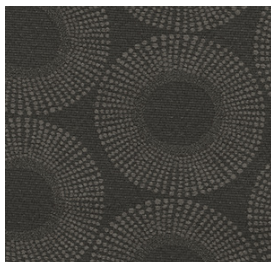

ZIRCON CONNECTED
WATERPROOF UPHOLSTERY

Zircon Connected has a circular pattern and features a waterproof backing.

- Name:** Zircon Connected
- Usage:** Waterproof Upholstery, bedhead, accessories
- Roll Width:** 137cm approx.
- Printable Width:** 137cm approx.
- Pattern Repeat:** v - 25cm, h - 14.5cm approx.
- Railroaded:** n/a
- Composition:** 100% polyester with waterproof backing
- Flammability:** AS/NZS 1530 pt 3
- Abrasion:** TBA
- Finishes:** Soil Release, Antibacterial & Antimicrobial
- Colours Available:** 7
- Weight:** n/a
- Installation:** n/a
- Cleaning:** Mat 11 - Textile Upholstery
materialised.com/resources/cleaning-and-care

Find more info on this product here: materialised.com/product/zircon-connected

Char

Copper

Gold

Ink

Olive

Tempest

Turquoise