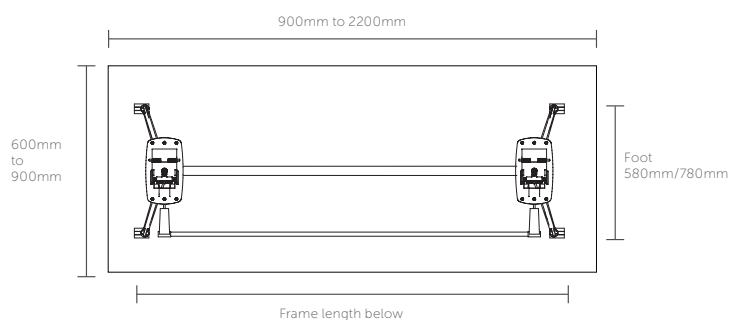

AFRDI tested with 1500mm x 750mm worktop.

MODULUS FLIP SIZE GUIDE

Total Frame Length

- AU-FWFLRAIL50 = 800mm
- AU-FWFLRAIL80 = 1100mm
- AU-FWFLRAIL110 = 1400mm
- AU-FWFLRAIL140 = 1700mm

STANDARD FEATURES

- White or black powdercoat posts, rail & pullbars, polished cast alloy feet, silver castors
- AFRDI approved for severe commercial use
- Worksurfaces are manufactured in the veneer or laminate of your choice
- PVC Modesty Panels come in white & silver, 1350mm wide and 1650mm wide

STANDARD FRAME SIZES ACCOMMODATE WORKSURFACE OF

800mm - 2200mm length x 600mm - 1050mm width

Modulus Flip Table Modesty

Modulus Flipped with Modesty

Large Black Pole and Rails

Large White Pole and Rails

White Table Link Locked