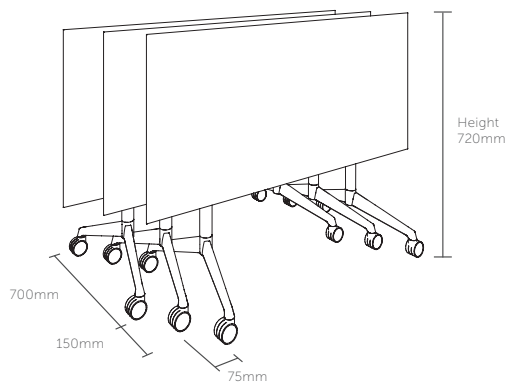

AFRDI tested with 1500mm x 750mm worktop.

MODULUS FLIP SIZE GUIDE

Total Frame Length

- AU-FWFLRAIL50 = 800mm
- AU-FWFLRAIL80 = 1100mm
- AU-FWFLRAIL110 = 1400mm
- AU-FWFLRAIL140 = 1700mm

STANDARD FEATURES

- White or black powdercoat posts, rail & pullbars, polished cast alloy feet, silver castors
- AFRDI approved for severe commercial use
- Worksurfaces are manufactured in the veneer or laminate of your choice
- PVC Modesty Panels come in white & silver, 1350mm wide and 1650mm wide

STANDARD FRAME SIZES ACCOMMODATE WORKSURFACE OF

800mm - 2200mm length x 600mm - 1050mm width

Modulus Flip Table Modesty

Modulus Flipped with Modesty

Large Black Pole and Rails

Large White Pole and Rails

White Table Link Locked