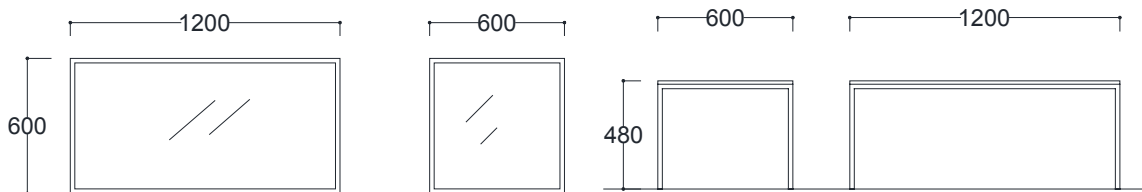

Ardon Tables

Glass top side tables with chrome plated steel frame have been designed to complement the **SM 001** lounge suite range

Features

- * Chrome plated steel frame
- * 10mm thick glass top

Available

Two size options:
600 x 600 x 480mm
1200 x 600 x 480mm

Warranty

5 Years

Lead Time

5 - 7 Working days

Coffee / Side
Tables