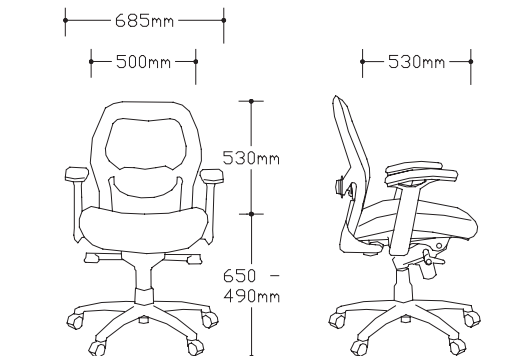

Bob Medium Back