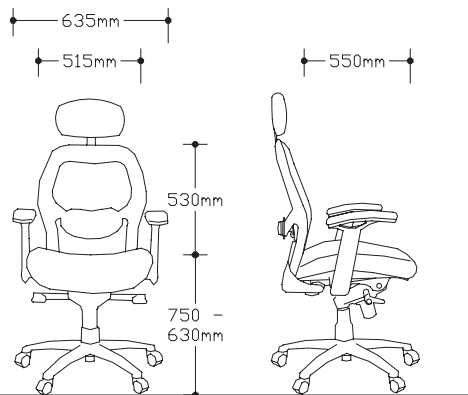

Options

- * Head rest
- * Black base
- * Chrome base

Available Ranges

- * Cantilever Visitors Chair
- * Medium Back
- * High back with head rest

Warranty

5 Years

Lead Time

5 Working days