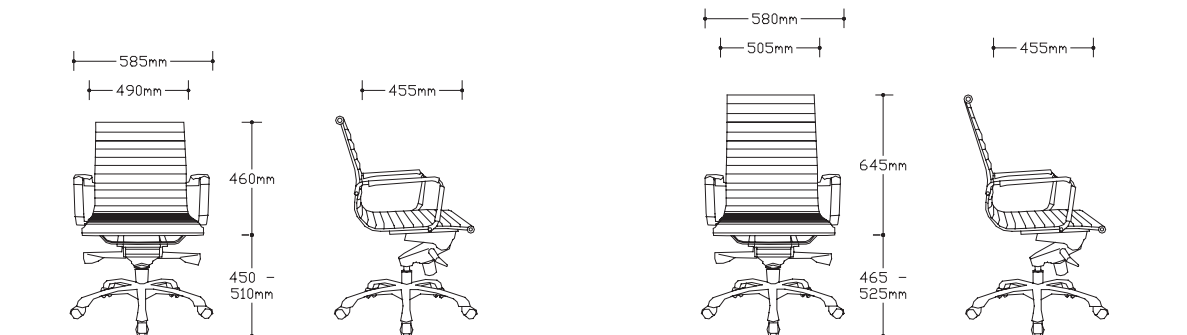

Brazil

Executive

The **Brazil Executive** is a stylish, slim line executive chair ideal for any corporate environment such as boardrooms, offices or meeting rooms.

Features

- * Standard Finish: Black Leather
- * Polished chrome steel frame
- * Multi- Lock
- * Polished arms with zip off leather pads

Warranty

3 Years

Lead Time

5 Working days

Medium Back

High Back