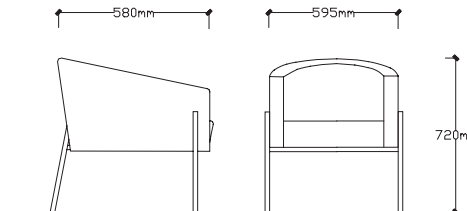

Delta Tub

The **Delta tub** is ideal for break out, waiting areas and general seating.

Features

Due to its modular form, multiple chairs can be positioned side by side to create an array of seating configurations.