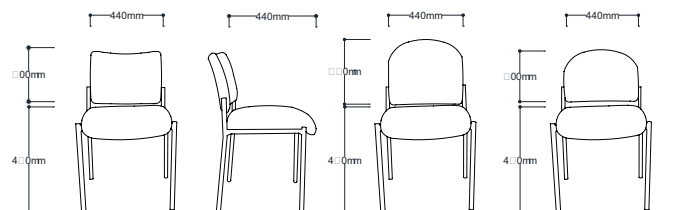

Flux Chair

The **Flux** is a practical and comfortable range of visitor seating.

Features

- * Round or square shape back
- * Stackable

Options

- * Arms
- * Two back heights for round back
- * Sled or 4 leg base

Dimensions

- * Square back - 300mm High
- * Medium round back - 300mm High
- * High round back - 360mm High

Warranty

3 Years

Lead Time

5 Working days

Square back with 4 leg, chrome finish base

High round back with 4 leg, polished chrome base

Medium round back with polished chrome sled base

Polished chrome sled base detail

Medium round back with arms.

Dimensions