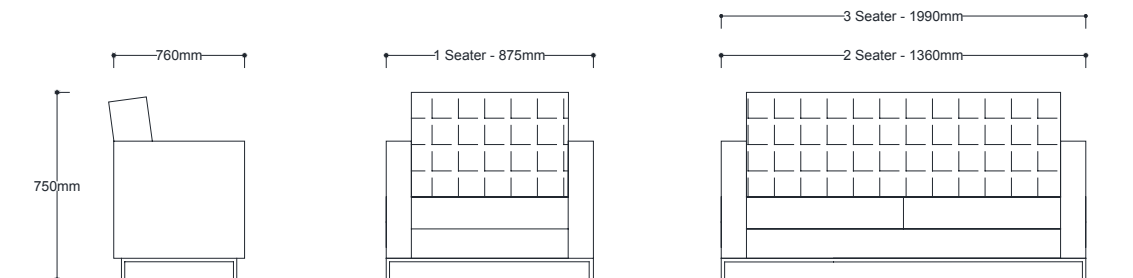

### Lead Time

5 Working days

**Lounge Suite  
Elements**

**Ardon glass side tables**