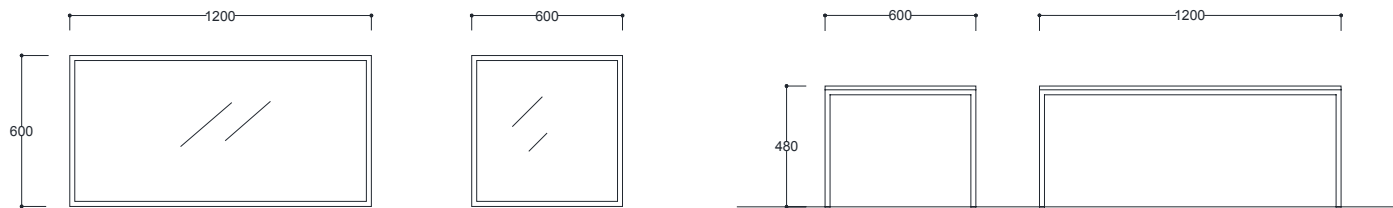

### Lead Time

5 Working days

**Lounge Suite  
Elements**

**Ardon glass side tables**