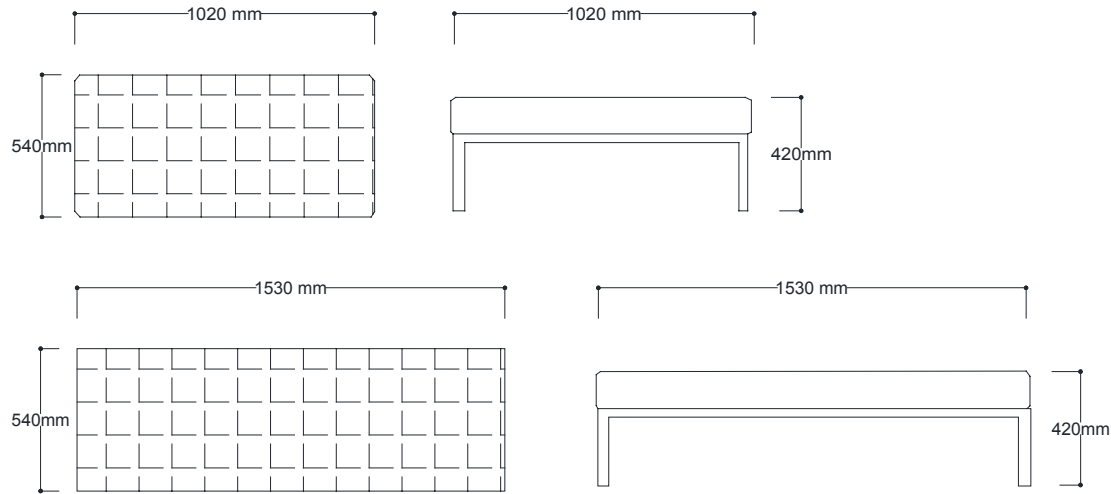

Available

- * 2 Seater Bench
- * 3 Seater Bench

Warranty

10 Year Structural Warranty

Lead Time

5 Working days

**Lounge Suite
Elements**

**Coffee / Side
Tables**