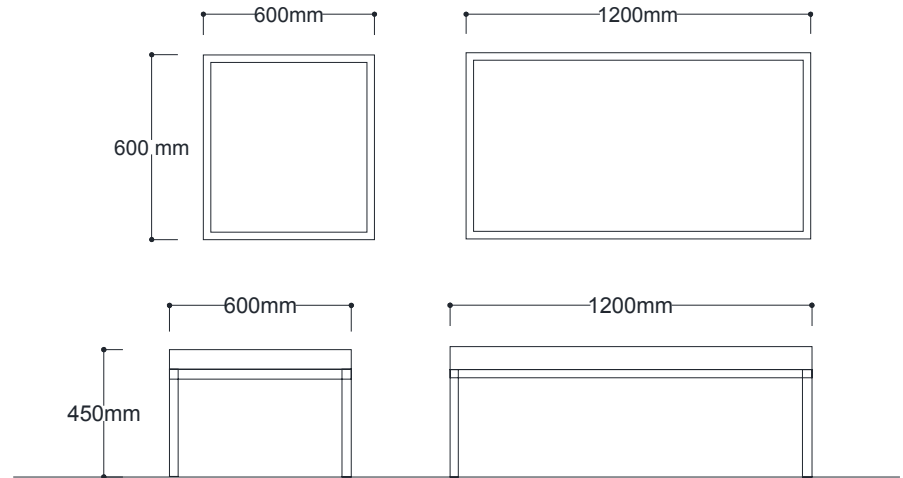

**Lounge Suite
Elements**

**Coffee / Side
Tables**