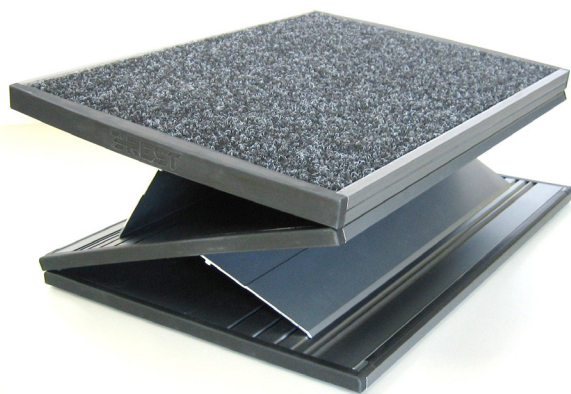

## Foot Rest

Standard Z - Rest

Drafting Z - Rest

This ergonomic footrest is the easy and economical way to ensure that office personnel sit comfortably all day every day. The **Z-Rest** is very easy to adjust and will promote good blood circulation, minimise joint and ligament damage and alleviate back strain.

### Features

- \* Easy adjustment without leaving your seat
- \* 6 degree increments of height and angle adjustment
  - \* New sturdy aluminium construction
  - \* Highly durable anodised finish
  - \* Sleek modern styling
- \* Designed and manufactured in Australia

### Options

- \* Marine grade carpet or studded rubber treads

### Dimensions

Width: 465mm  
Depth: 325mm

**Standard Z - Rest Model:** Height from floor 50mm  
- 230mm