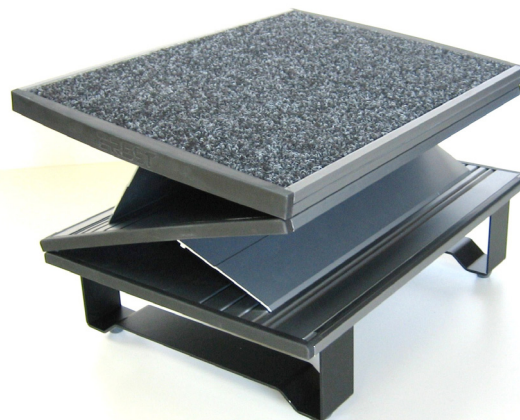

## Foot Rest

Standard Z - Rest

Drafting Z - Rest

This ergonomic footrest is the easy and economical way to ensure that office personnel sit comfortably all day every day. The **Z-Rest** is very easy to adjust and will promote good blood circulation, minimise joint and ligament damage and alleviate back strain.

### Features

- \* Easy adjustment without leaving your seat
- \* 6 degree increments of height and angle adjustment
  - \* New sturdy aluminium construction
  - \* Highly durable anodised finish
  - \* Sleek modern styling
- \* Designed and manufactured in Australia

### Dimensions

Width: 465mm  
Depth: 325mm

**Standard Z - Rest Model:** Height from floor 50mm  
- 230mm