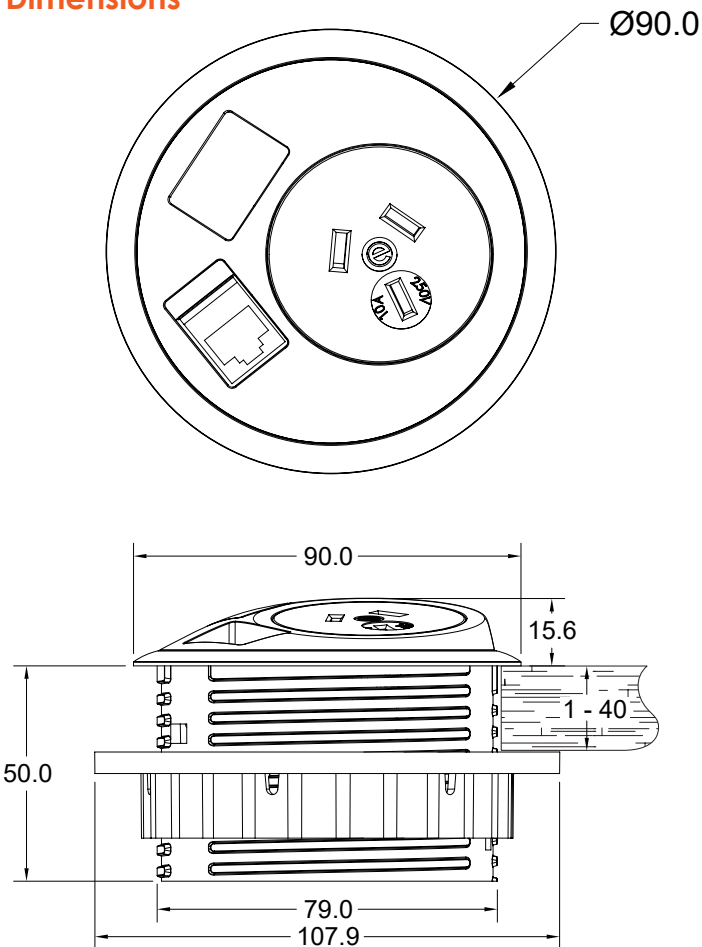

### Features

- Stylish organic design
- Protects against liquid ingress
- Fits into a standard 80mm grommet hole
- Fits surface thicknesses from 1-40mm
- Available in black or white with silver collar
- Australian or international power sockets
- USB charging options

## Data/AV sockets for Pixel\*

cat5e/  
cat6

HDMI

stereo

USB

## Dimensions

All dimensions in millimetres