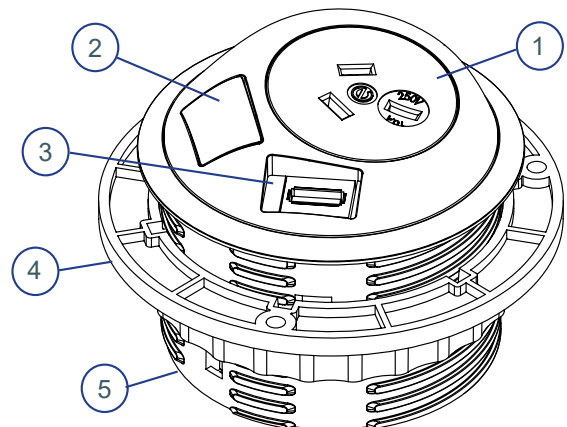

### Testing:

100% testing - continuity, polarity, insulation & earth.

## Fitting:-

To fit PIXEL into your desk couldn't be simpler. If your desk already has an industry standard 80mm hole simply take the fixing nut off your newly purchased PIXEL, feed the cables through the hole and gently slide your PIXEL into place. Make sure your PIXEL is facing the desired orientation and screw the fixing nut back on until it is firmly in place. PIXEL will fit any surface from 1mm to 40mm. Please see website for further details and video.

1. Power socket
2. Data position (with blank cap fitted)
3. Data position (with USB shown)
4. Retaining nut
5. 80mm grommet with silver finish